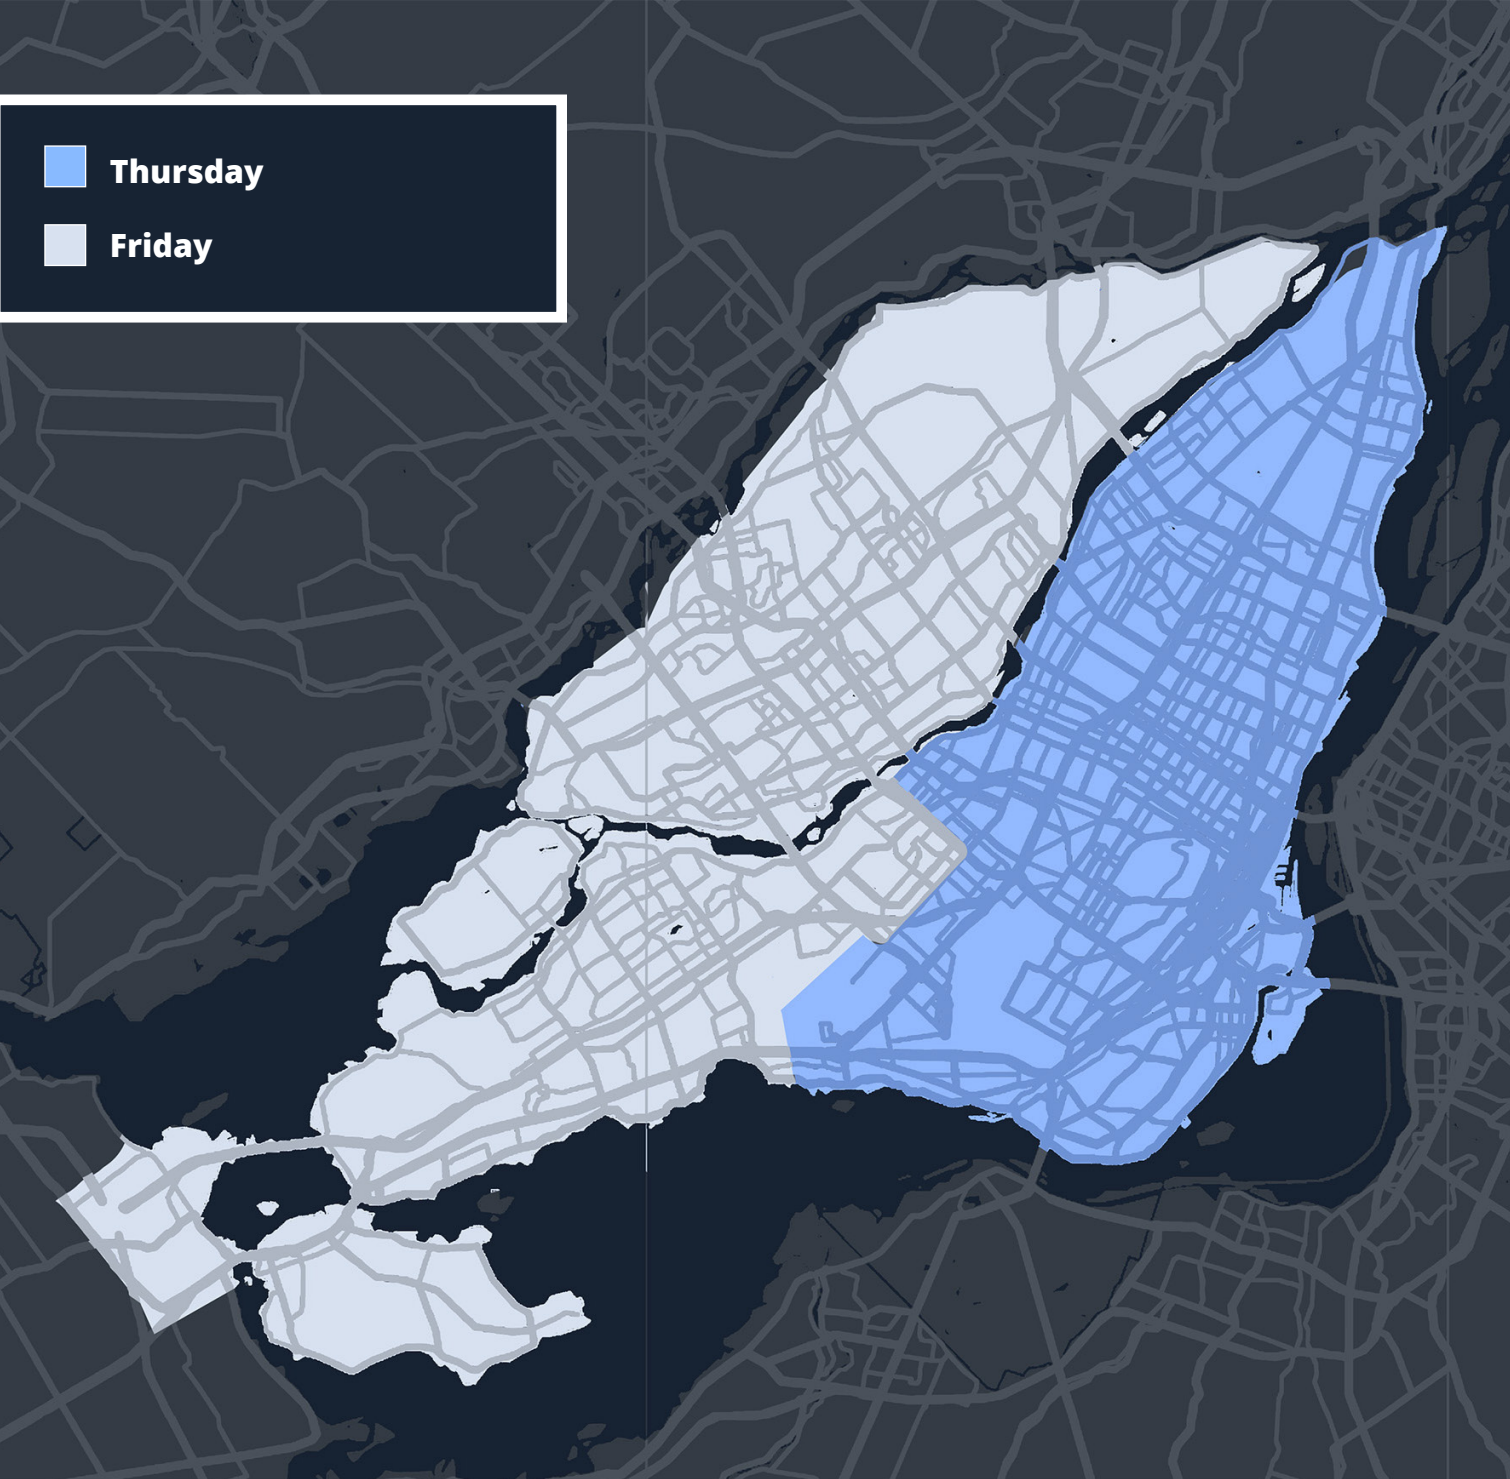

# HOME DELIVERY — *Service Area*

*Greater Montreal Area*

[sales@erbgroup.com](mailto:sales@erbgroup.com)  
1(800) 665-2653  
[erbgroup.com](http://erbgroup.com)