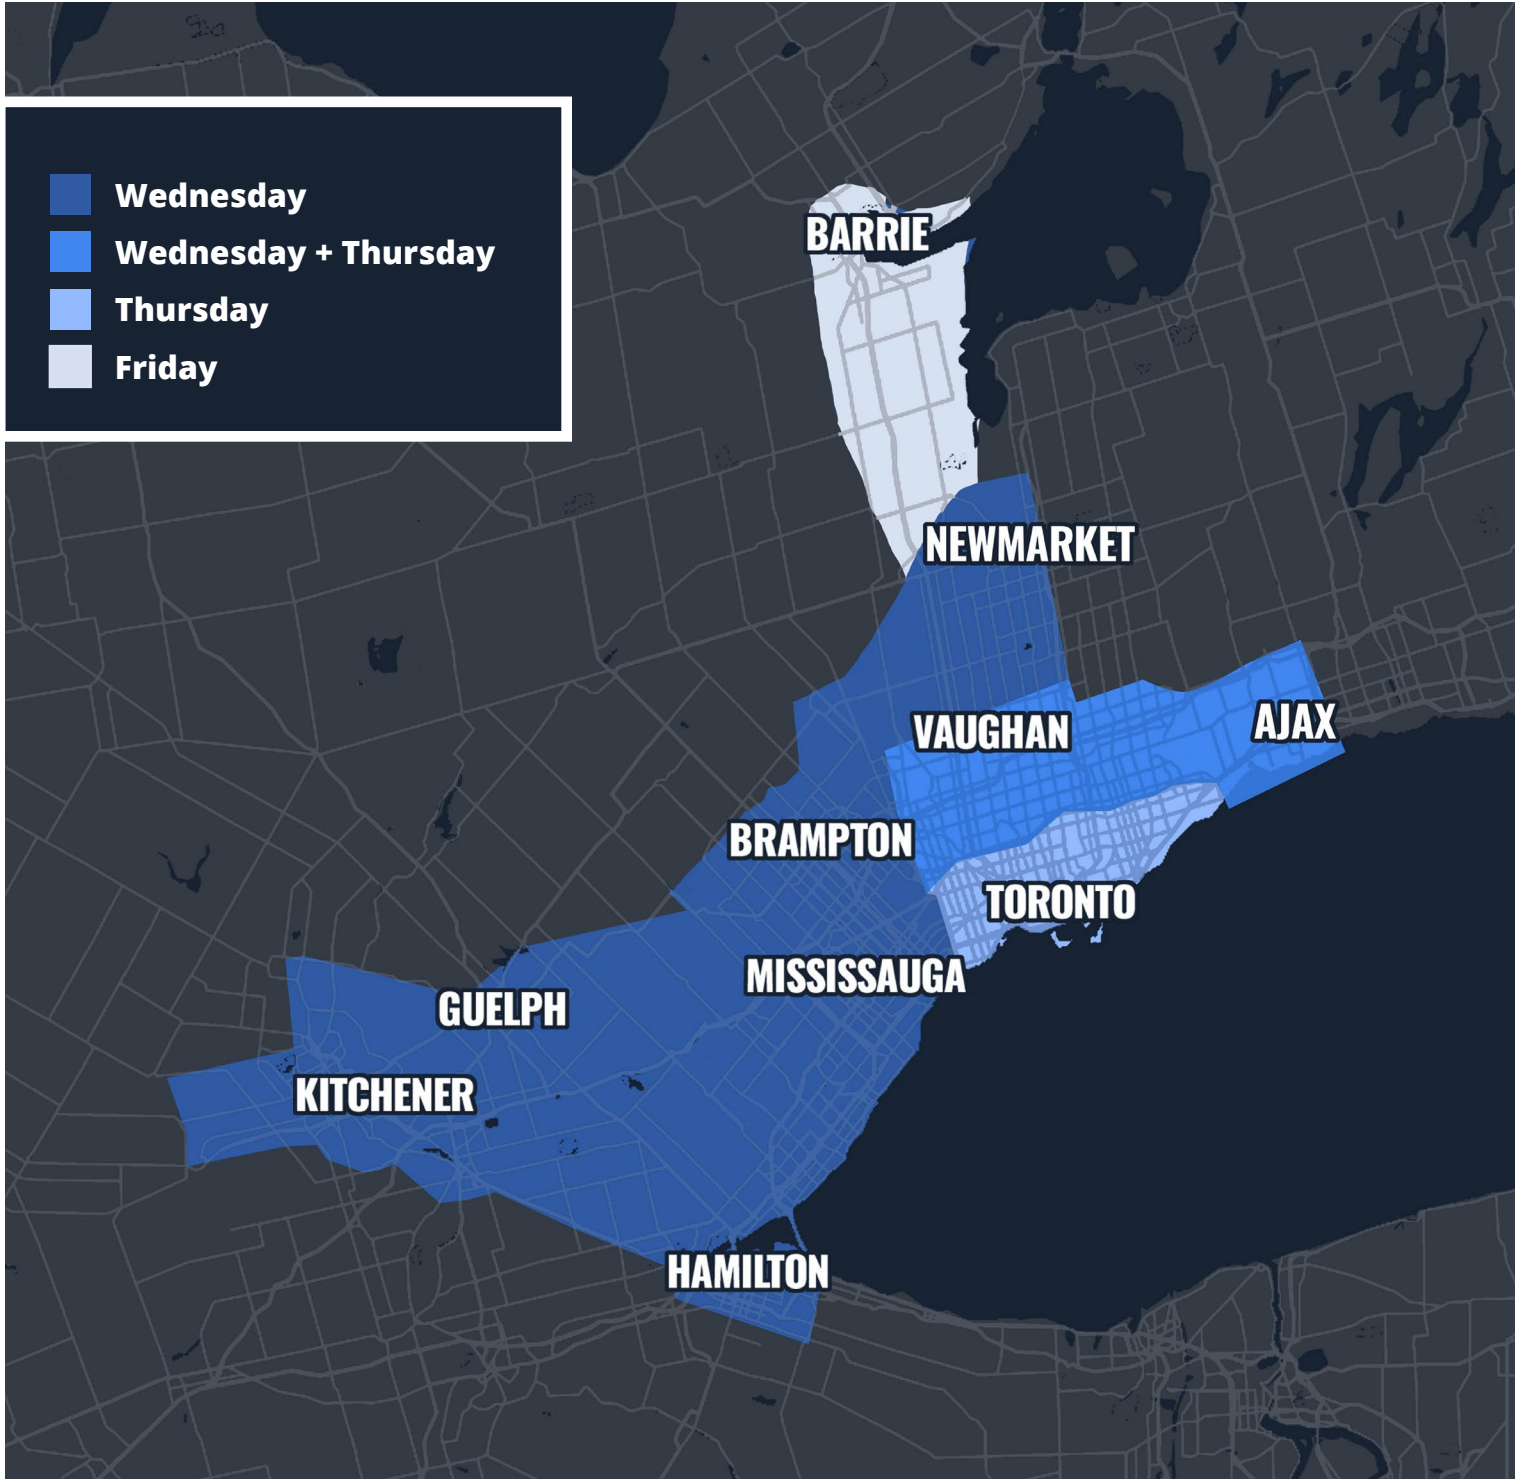

HOME DELIVERY — *Service Area*

Greater Toronto Area

sales@erbgroup.com
1(800) 665-2653
erbgroup.com