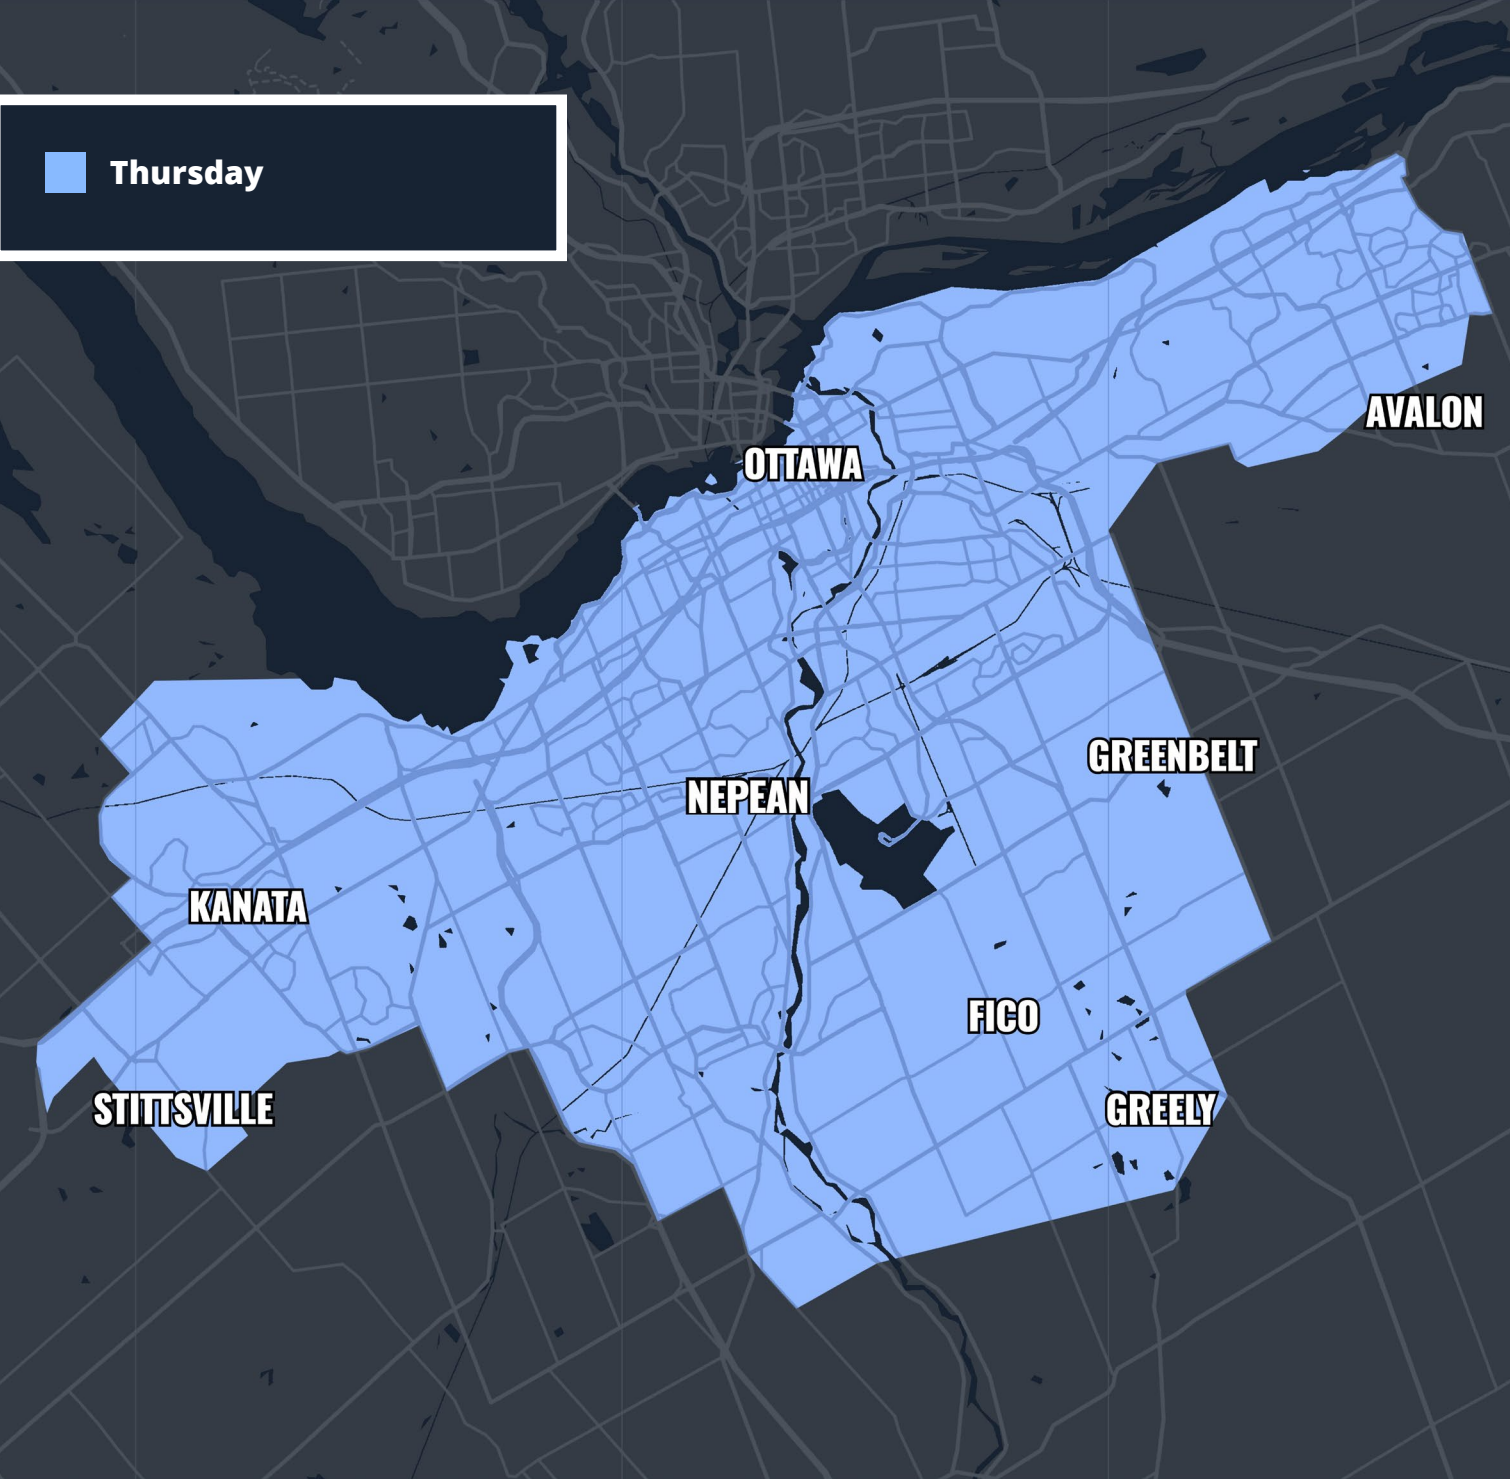

HOME DELIVERY — *Service Area*

Greater Ottawa Area

sales@erbgroup.com
1(800) 665-2653
erbgroup.com