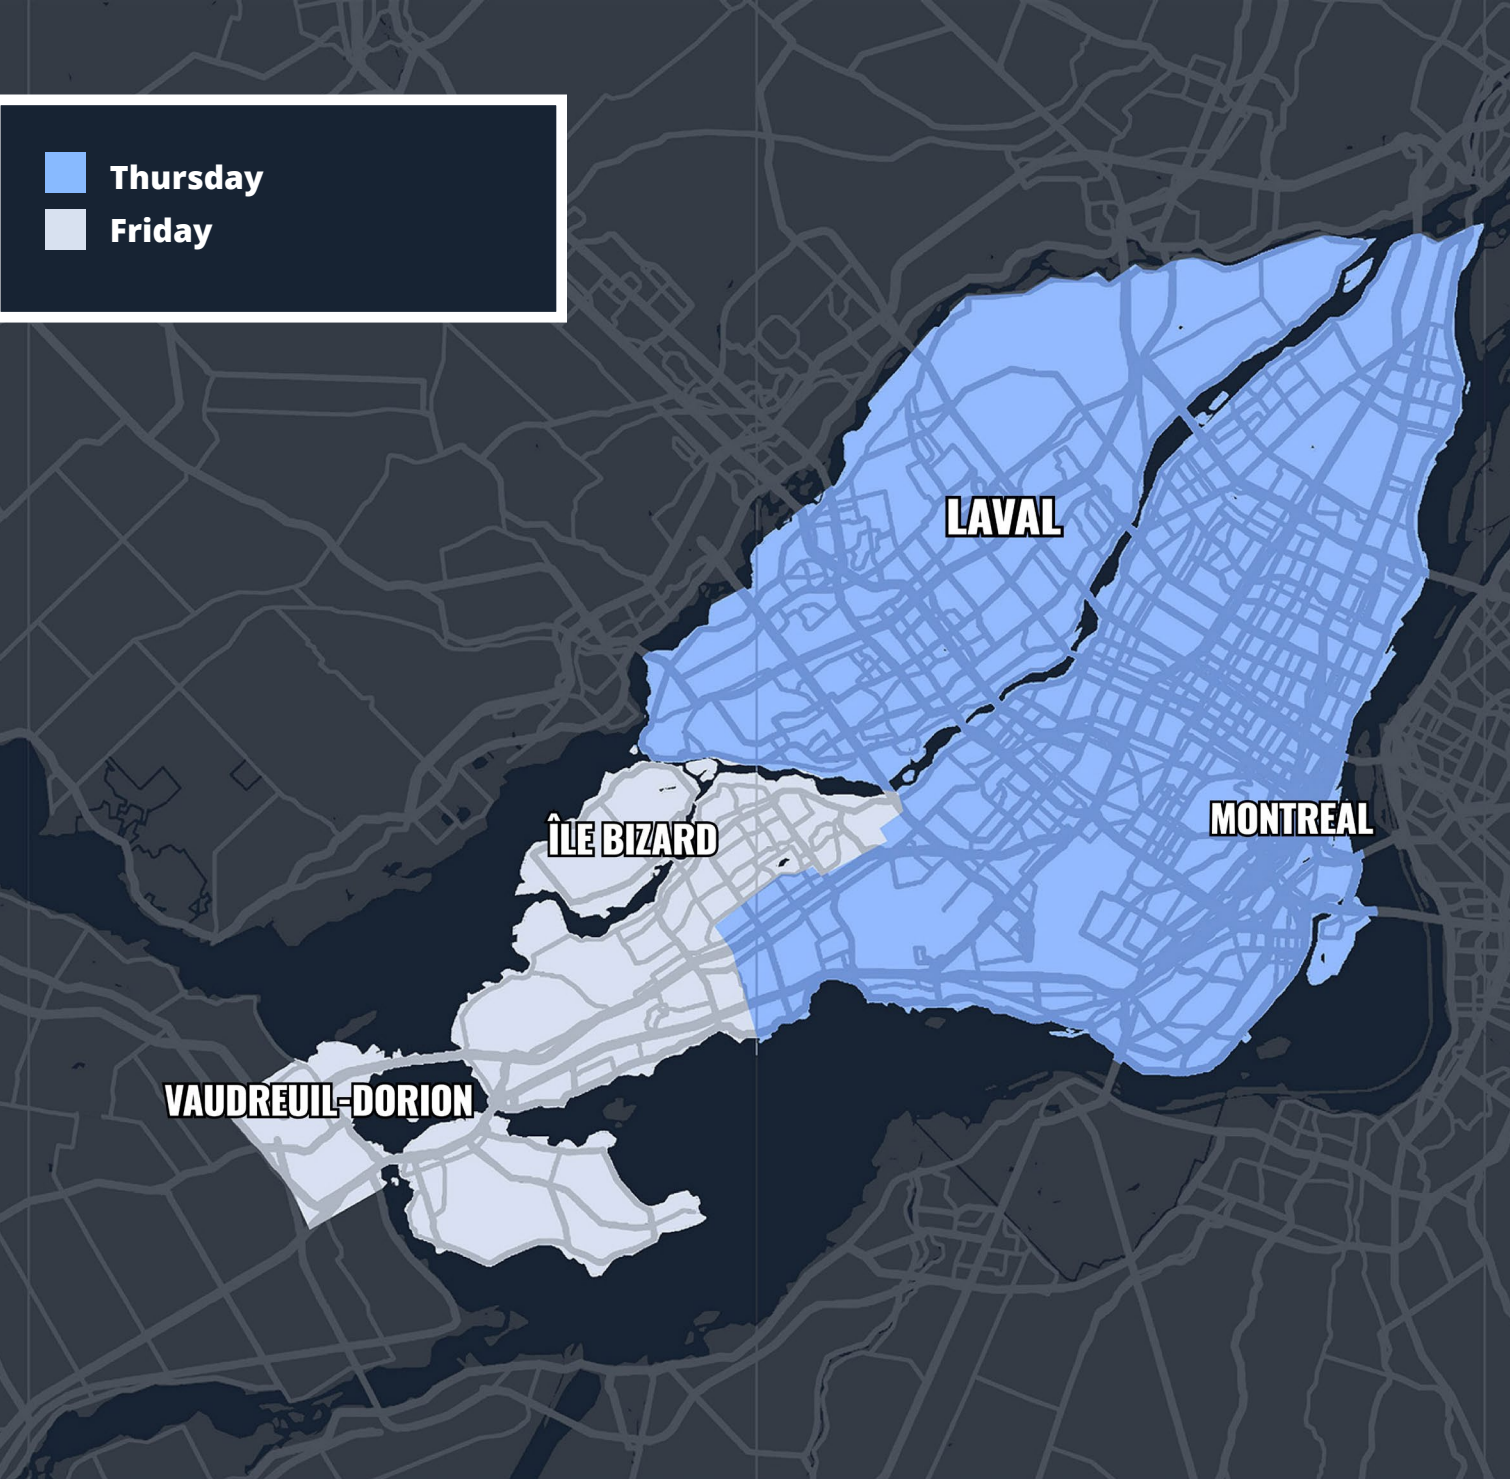

# HOME DELIVERY — *Service Area*

*Greater Montreal Area*

[sales@erbgroup.com](mailto:sales@erbgroup.com)  
1(800) 665-2653  
[erbgroup.com](http://erbgroup.com)