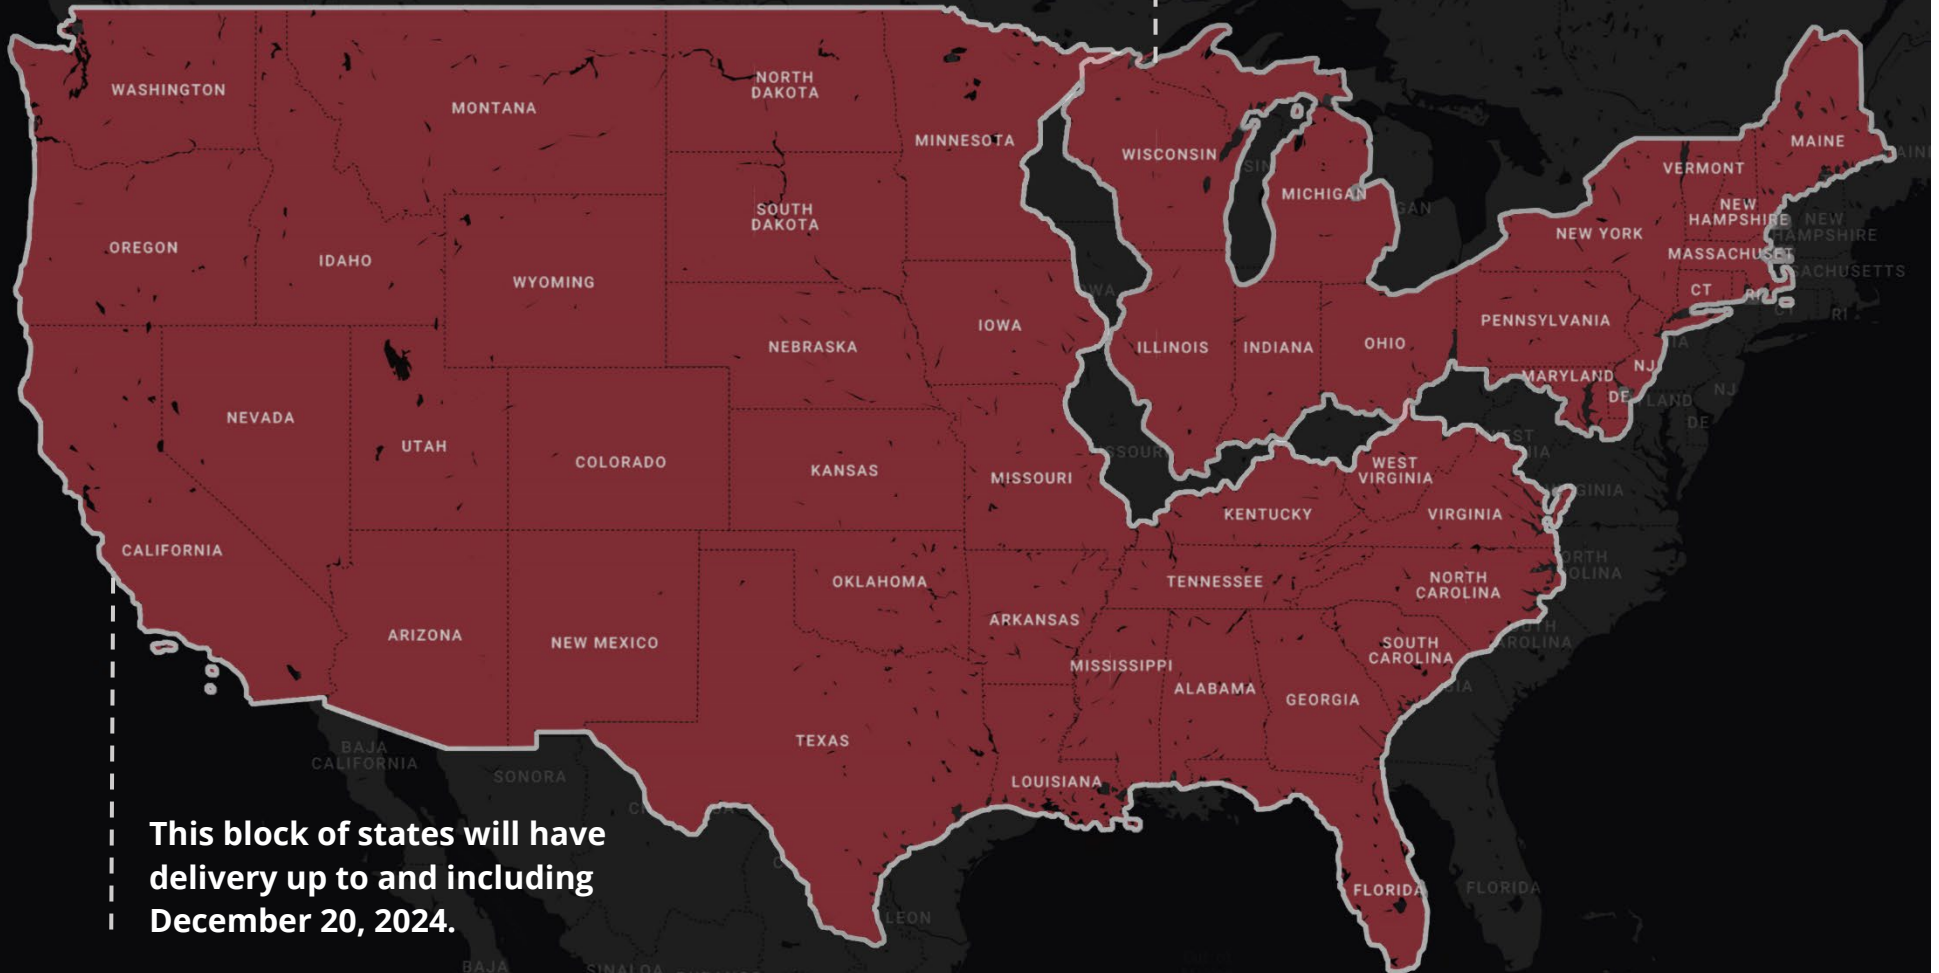

# HOLIDAY SCHEDULE

**Erb International Dispatch will be closed on —  
December 25 and December 26, 2024, and January 1, 2025.**

## **Happy Holidays!**

Thank you for your understanding and support during the holiday season. Your cooperation allows our drivers to enjoy meaningful time with their families.

*This schedule is a guideline.  
For delivery requests outside of this schedule  
please contact [internationalcs@erbgroupp.com](mailto:internationalcs@erbgroupp.com)*

# DELIVERY SCHEDULE MAP

This block of states will have truckload delivery on December 23 & 27, 2024.

This block of states will have delivery up to and including December 20, 2024.