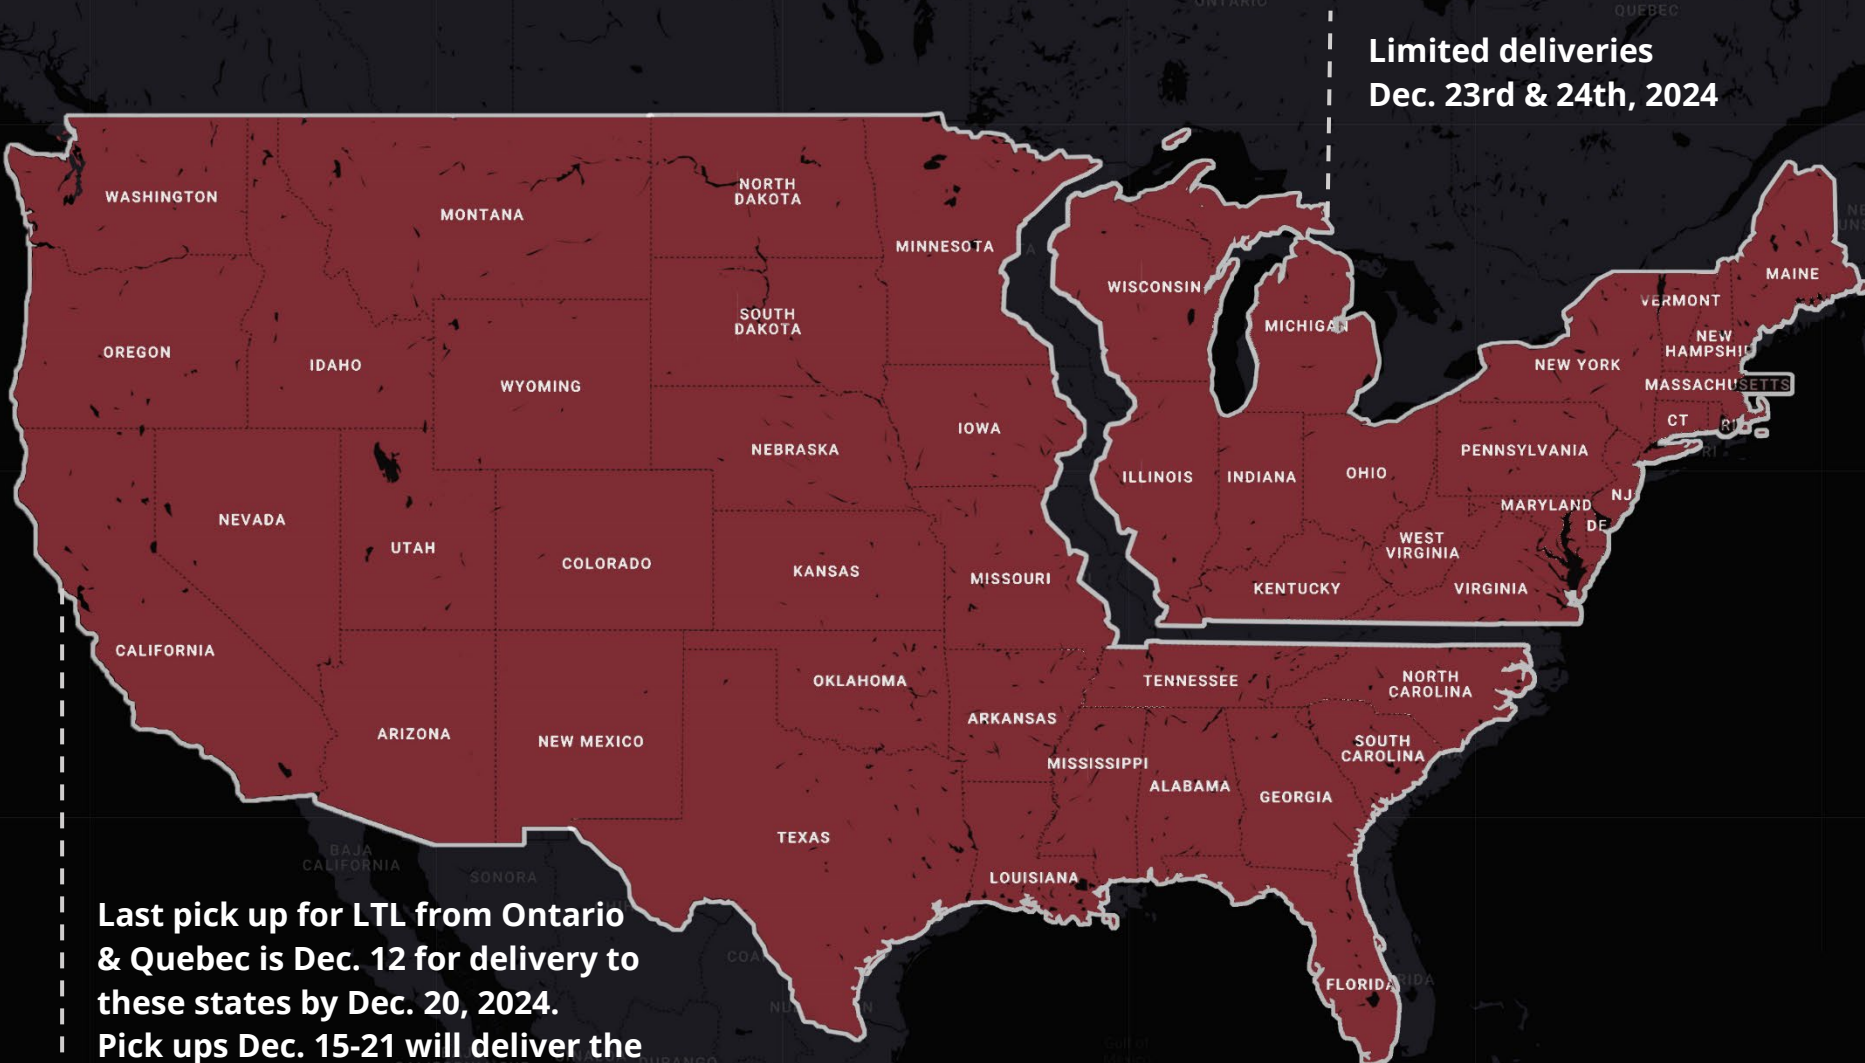

HOLIDAY SCHEDULE

**Erb International Dispatch will be closed on —
December 25 and December 26, 2024, and January 1, 2025.**

- 1) Some outlying destinations could be delayed 1-2 days due to the Thanksgiving holiday November 28, 2024.
- 2) No pick-ups December 24 & 31, 2024.
- 3) Please see attached map for details on Holiday pick-up and deliveries.

DELIVERY SCHEDULE MAP

Limited deliveries
Dec. 23rd & 24th, 2024

Last pick up for LTL from Ontario
& Quebec is Dec. 12 for delivery to
these states by Dec. 20, 2024.
Pick ups Dec. 15-21 will deliver the
week of Dec. 29, 2024.