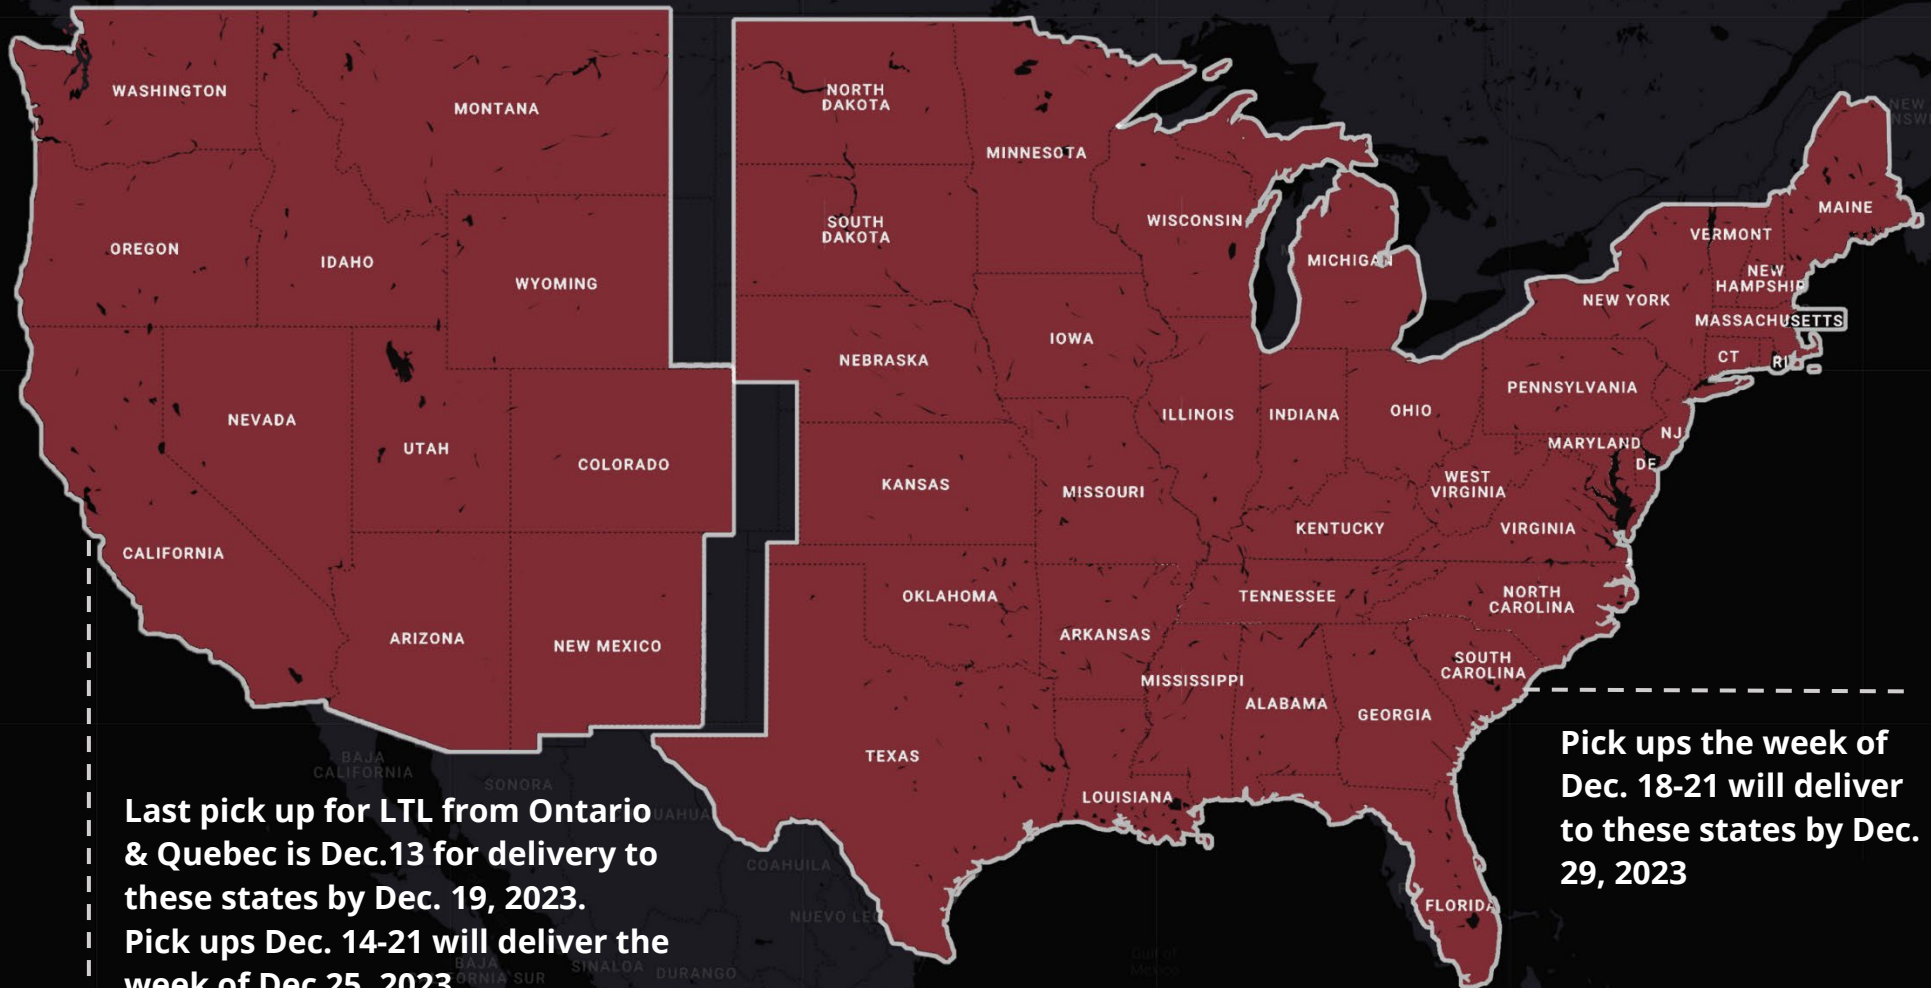

HOLIDAY SCHEDULE

**Erb International Dispatch will be closed on —
December 25 and December 26, 2023, and January 1, 2024.**

- 1) Some outlying destinations could be delayed 1-2 days due to the Thanksgiving holiday, November 23, 2023.
- 2) No pick-ups December 22, 2023.
- 3) Please see the attached map for details on Holiday pick-up and deliveries.

DELIVERY SCHEDULE MAP

Last pick up for LTL from Ontario & Quebec is Dec.13 for delivery to these states by Dec. 19, 2023.
Pick ups Dec. 14-21 will deliver the week of Dec 25, 2023.

Pick ups the week of Dec. 18-21 will deliver to these states by Dec. 29, 2023