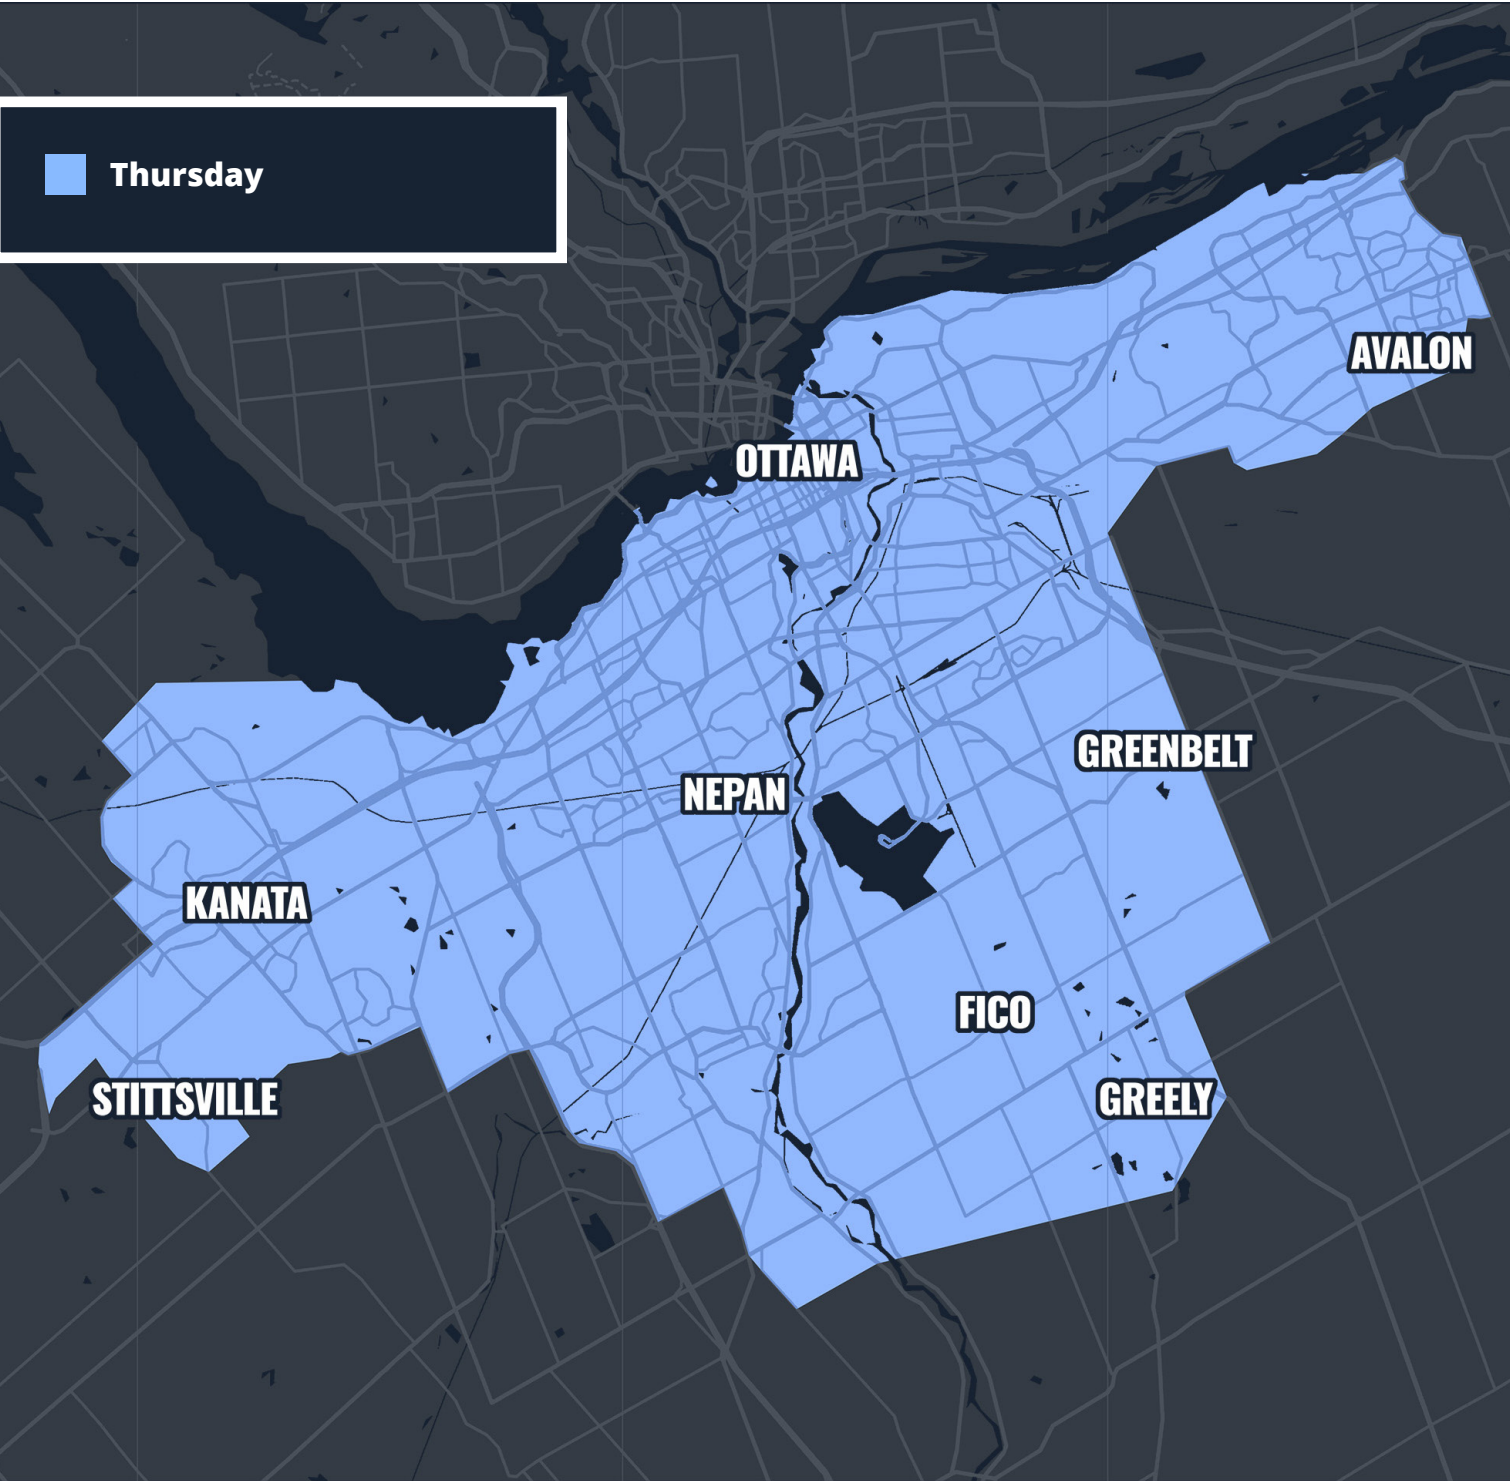

HOME DELIVERY — *Service Area*

Greater Ottawa Area

sales@erbgroup.com
1(800) 665-2653
erbgroup.com