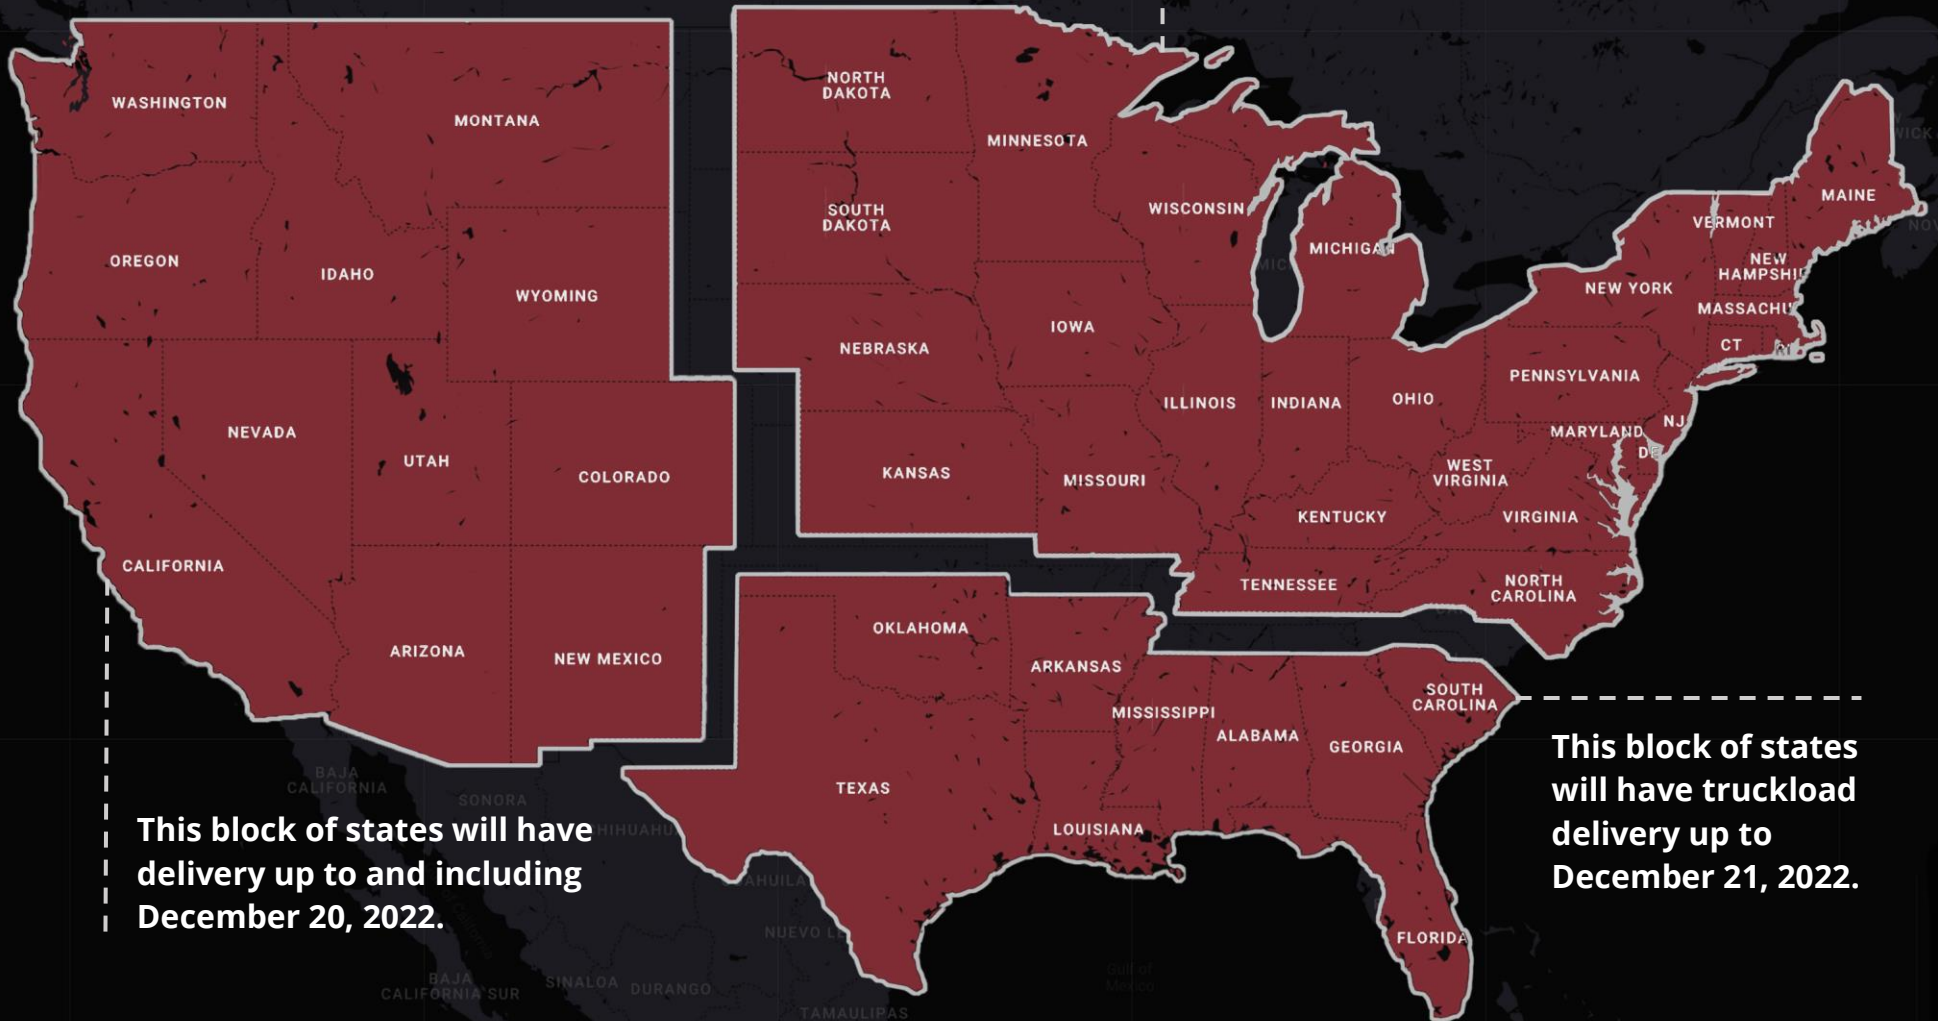

2022

USA Truckload

HOLIDAY SCHEDULE

**Erb International Dispatch will be closed on —
December 25 and December 26, 2022, and January 1, 2023.**

Happy Holidays!

Thank you to all of our customers for your understanding, ensuring our drivers can spend some valuable time with their families over the holiday season.

*This schedule is a guideline.
For delivery requests outside of this schedule
please contact internationalcs@erbgroup.com*

DELIVERY SCHEDULE MAP

Regular truckload deliveries week of
December 19 and 26, 2022.

This block of states will have
delivery up to and including
December 20, 2022.

This block of states
will have truckload
delivery up to
December 21, 2022.