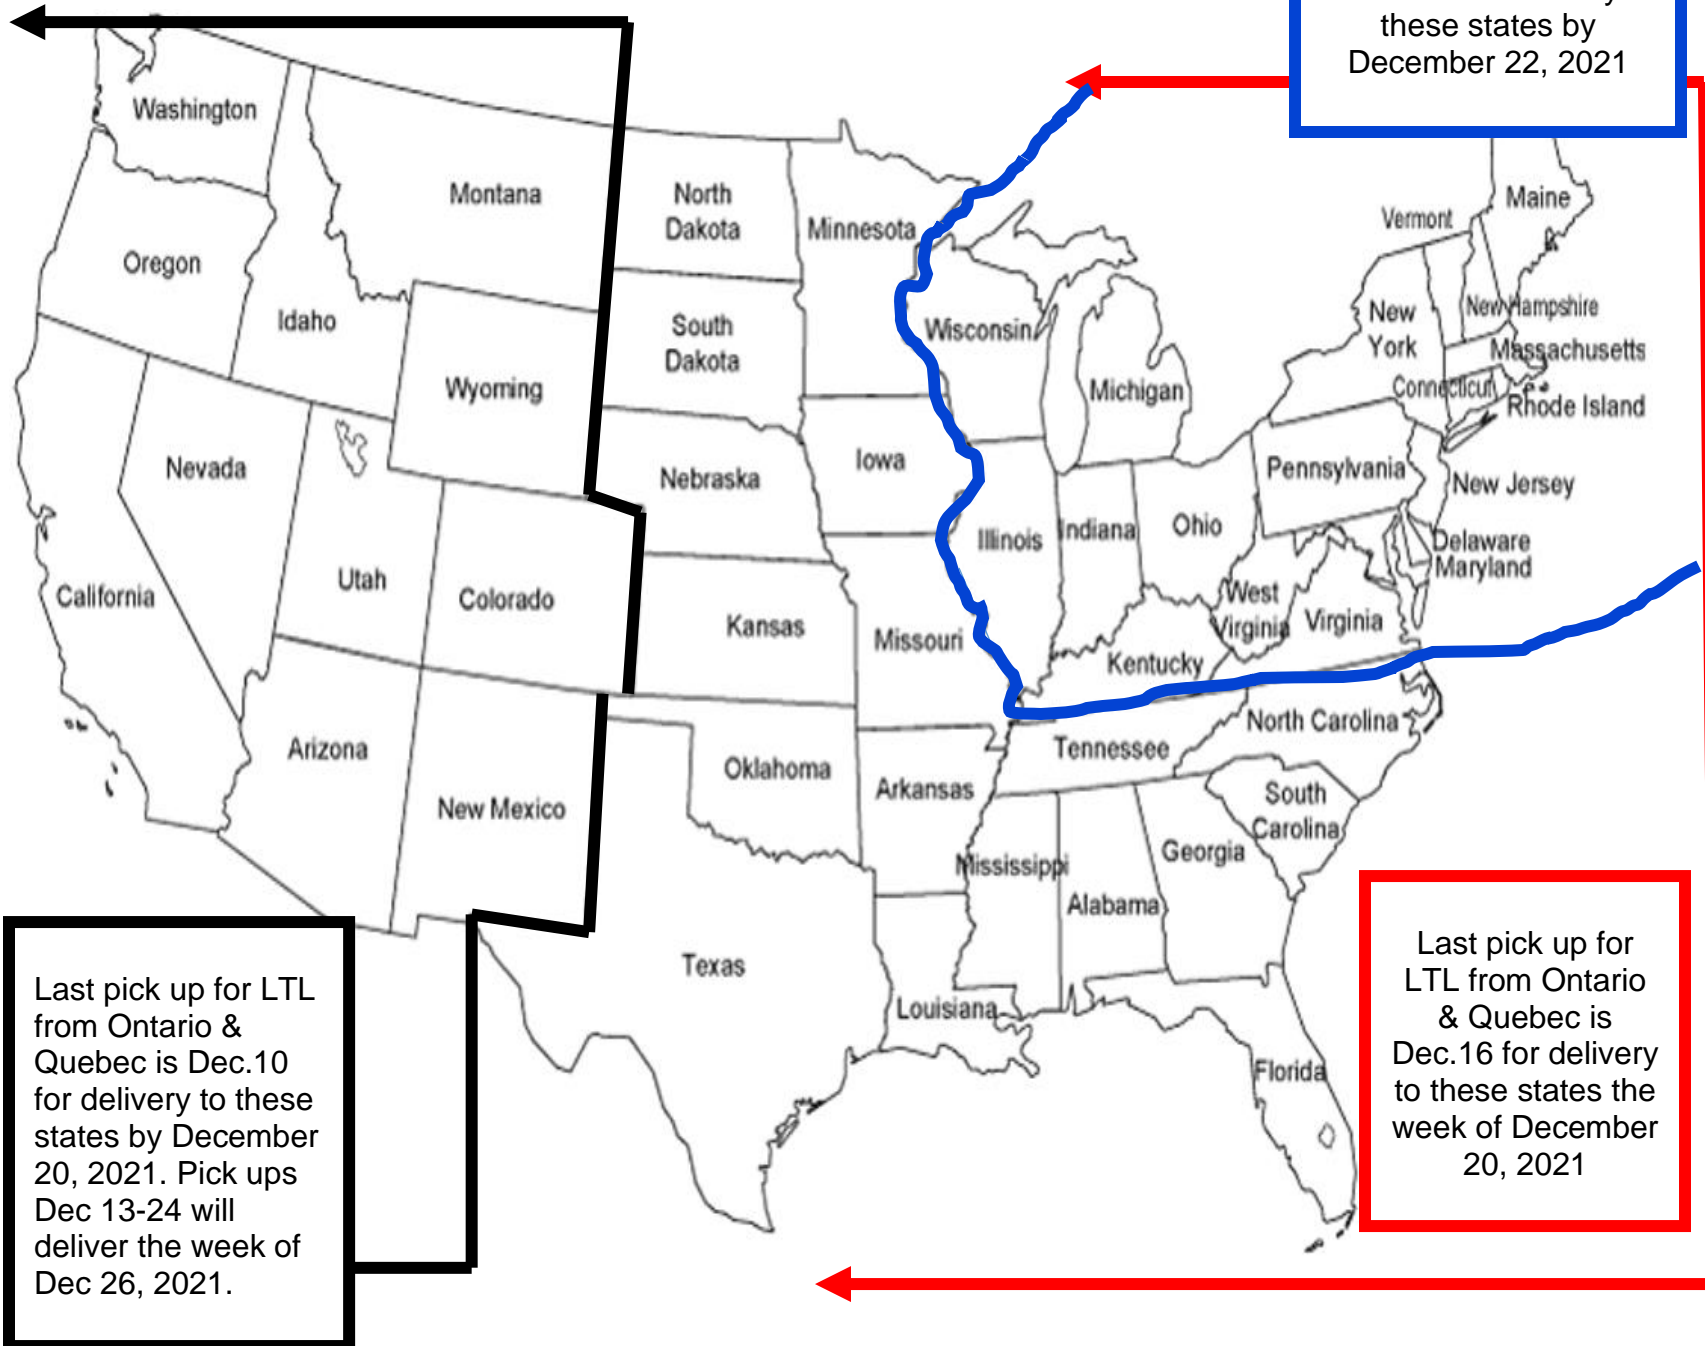

2021 USA LTL HOLIDAY SEASON SCHEDULE

Erb International dispatch will be closed on Dec. 25 & 26, 2021 and January 1, 2022.

- 1) Some outlying destinations could be delayed 1-2 days due to the Thanksgiving holiday November 25, 2021.
- 2) There will not be any mid week LTL service the week of November 21, 2021.
- 3) There will not be any mid week LTL service the week of December 19 & December 26, 2021.
- 4) Please see attached map for details on Holiday pick-up and deliveries.

If you have further questions, please contact any of the following:

USLTL@erbgroup.com (for emails to any US LTL dispatcher)

Alex Reibeling 800-265-2182 x 3289 e-mail areibeling@erbgroup.com
Kelly Kittmer 800-265-2182 x 3279 e-mail kkittmer@erbgroup.com

HAPPY HOLIDAYS

Last pick up for LTL from Ontario & Quebec is Dec.17 for delivery to these states by December 22, 2021

Last pick up for LTL from Ontario & Quebec is Dec.10 for delivery to these states by December 20, 2021. Pick ups Dec 13-24 will deliver the week of Dec 26, 2021.

Last pick up for LTL from Ontario & Quebec is Dec.16 for delivery to these states the week of December 20, 2021