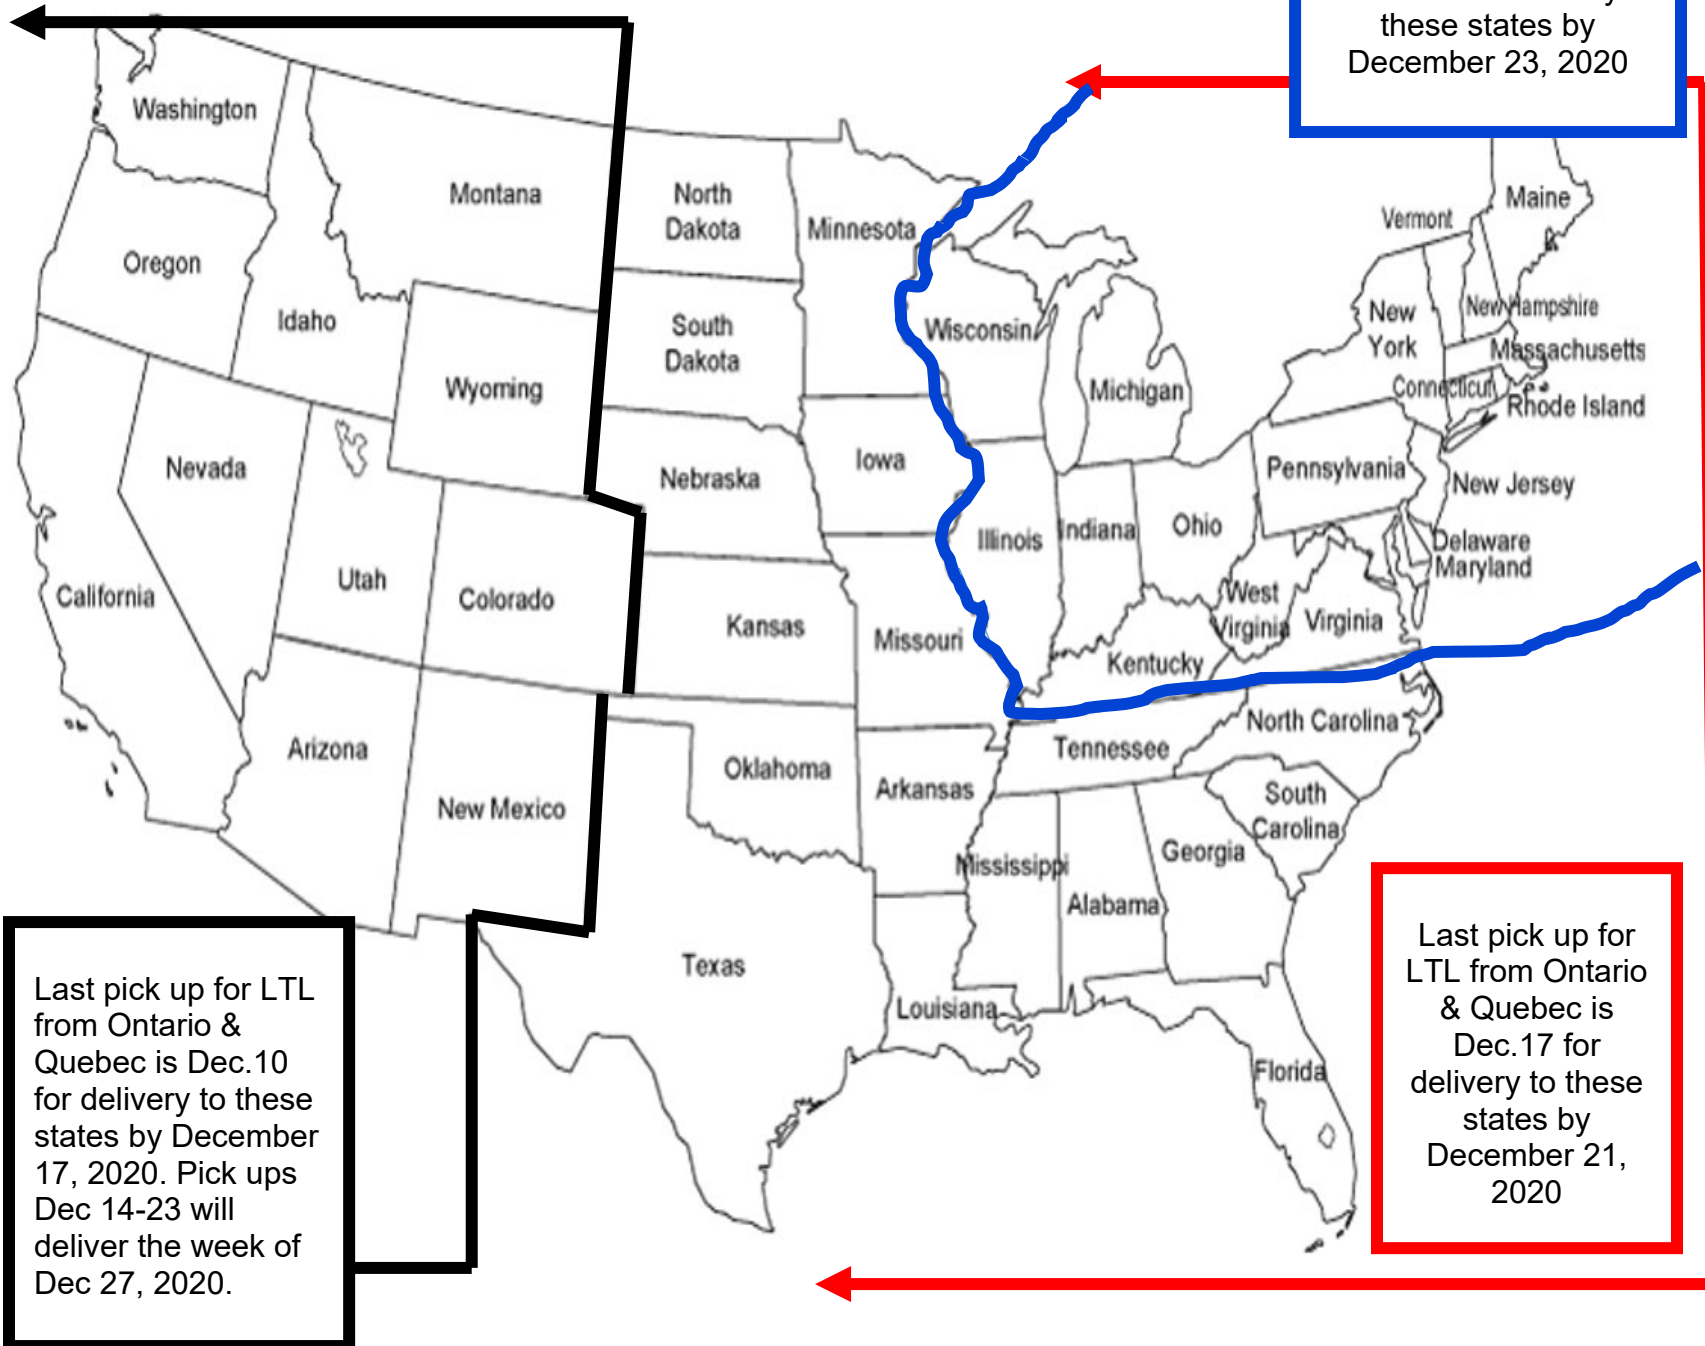

## **2020 USA LTL HOLIDAY SEASON SCHEDULE**

Erb International dispatch will be closed on Dec. 25 & 26, 2020 and January 1, 2021.

- 1) Some outlying destinations could be delayed 1-2 days due to the Thanksgiving holiday November 26, 2020.
- 2) There will not be any mid week LTL service the week of November 22, 2020.
- 3) There will not be any mid week LTL service the week of December 20 & December 27, 2020.
- 4) Please see attached map for details on Holiday pick-up and deliveries.

**If you have further questions, please contact any of the following:**

**USLTL@erbgroup.com** (for emails to any US LTL dispatcher)

Alex Reibeling 800-265-2182 x 3289 e-mail areibeling@erbgroup.com  
Kelly Kittmer 800-265-2182 x 3279 e-mail kkittmer@erbgroup.com

**HAPPY HOLIDAYS**

Last pick up for LTL from Ontario & Quebec is Dec.18 for delivery to these states by December 23, 2020

Last pick up for LTL from Ontario & Quebec is Dec.10 for delivery to these states by December 17, 2020. Pick ups Dec 14-23 will deliver the week of Dec 27, 2020.

Last pick up for LTL from Ontario & Quebec is Dec.17 for delivery to these states by December 21, 2020