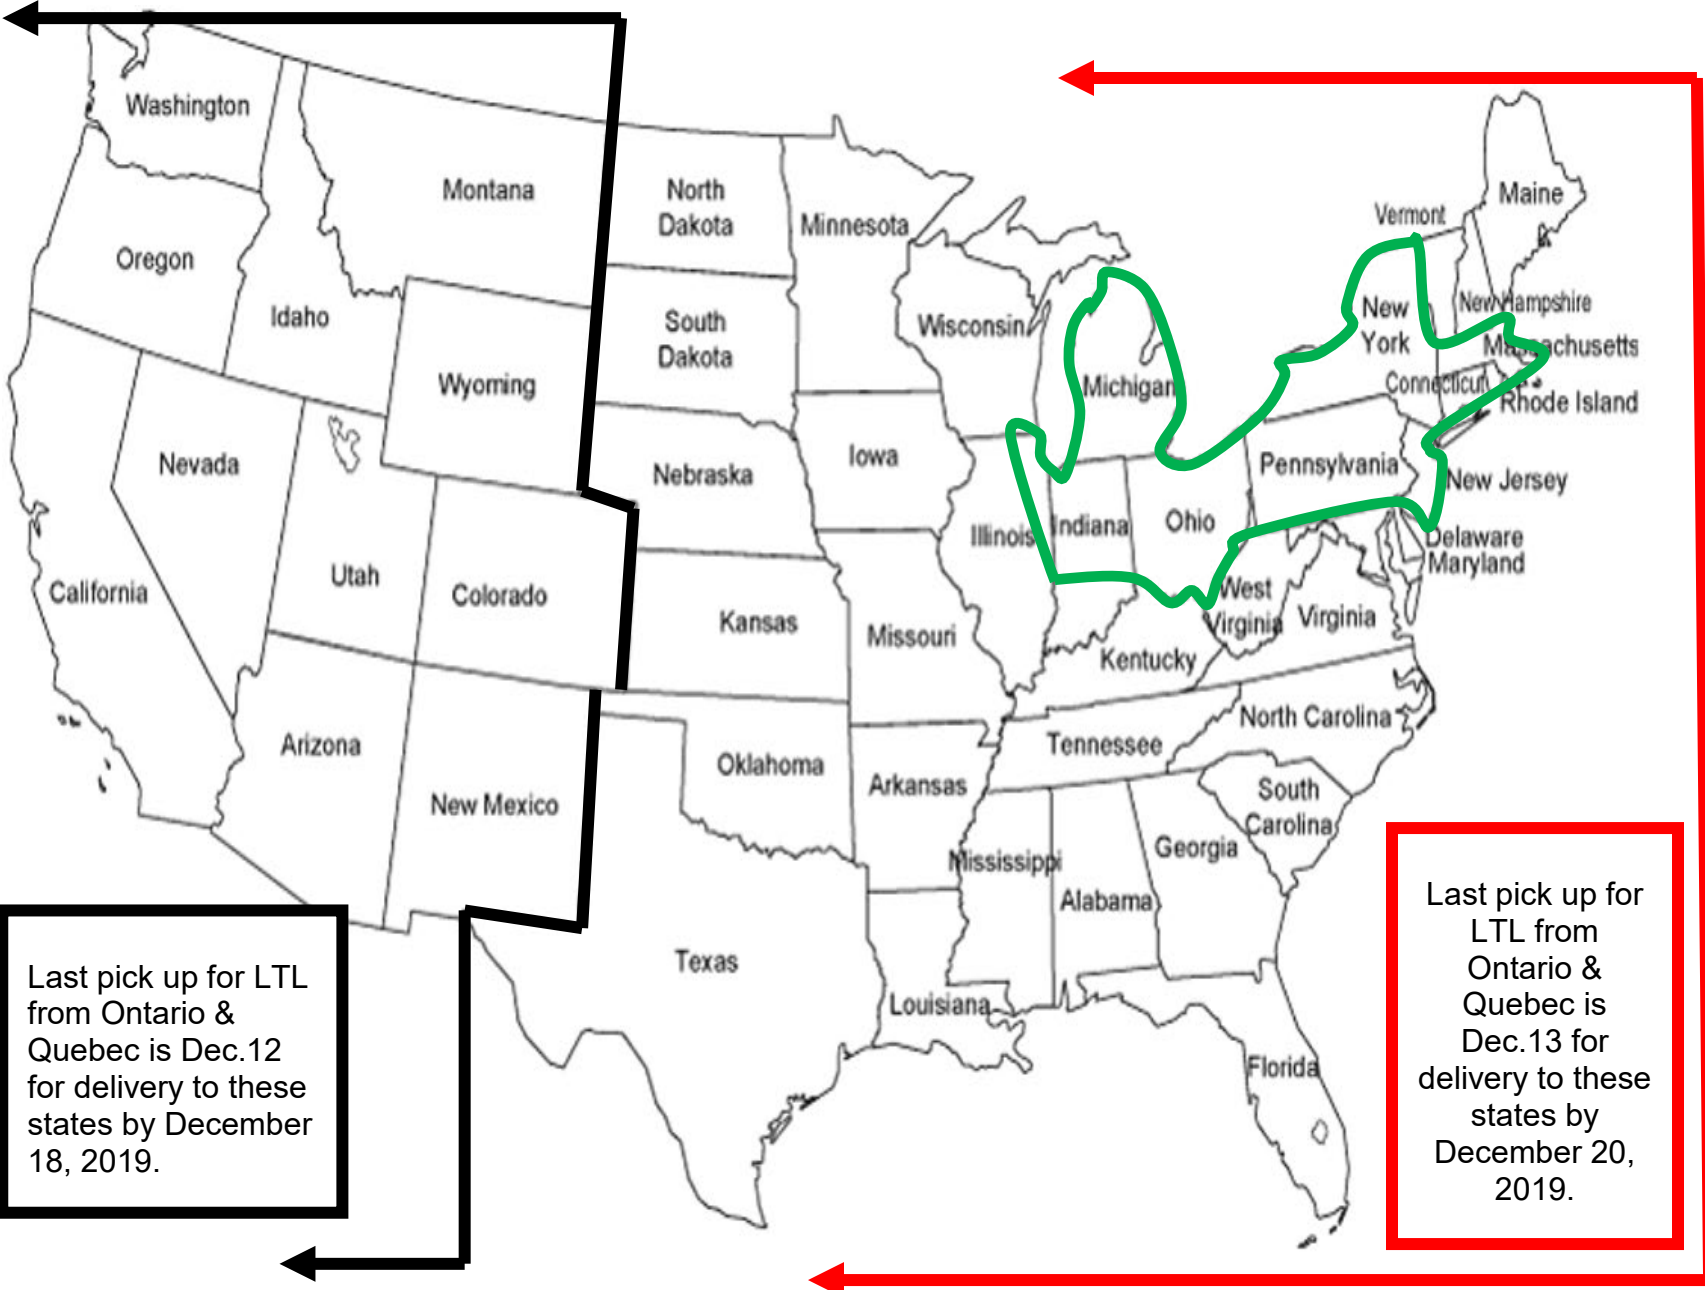

## **2019 USA LTL HOLIDAY SEASON SCHEDULE**

Erb International dispatch will be closed on Dec. 25 & 26, 2019 and January 1, 2020.

**Week of Dec. 22 VERY limited LTL service.**  
**Some deliveries to 500 mile radius of GTA will deliver on Dec. 23 or Dec. 27**  
**(area noted on map)**

**\*NOTE\* Based on Volume; also based on FDA hours and USDA hours**

**Pickups the December 14 - 27 will deliver the week of December 29**

- 1) Some outlying destinations could be delayed 1-2 days due to the Thanksgiving holiday November 28, 2019.
- 2) There will not be any mid week LTL service the week of November 17, 2019.
- 3) There will not be any mid week LTL service the week of December 29, 2019.
- 4) Please see attached map for details on Holiday pick-up and deliveries.

**If you have further questions, please contact any of the following:**

**[USLTL@erbgroup.com](mailto:USLTL@erbgroup.com) (for emails to any US LTL dispatcher)**

Alex Reibeling 800-265-2182 x 3289 e-mail [areibeling@erbgroup.com](mailto:areibeling@erbgroup.com)  
Kelly Kittmer 800-265-2182 x 3279 e-mail [kkittmer@erbgroup.com](mailto:kkittmer@erbgroup.com)

**HAPPY HOLIDAYS**

Pickups the December 14 - 27 will deliver the week of December 29

Last pick up for LTL from Ontario & Quebec is Dec.12 for delivery to these states by December 18, 2019.

Last pick up for LTL from Ontario & Quebec is Dec.13 for delivery to these states by December 20, 2019.