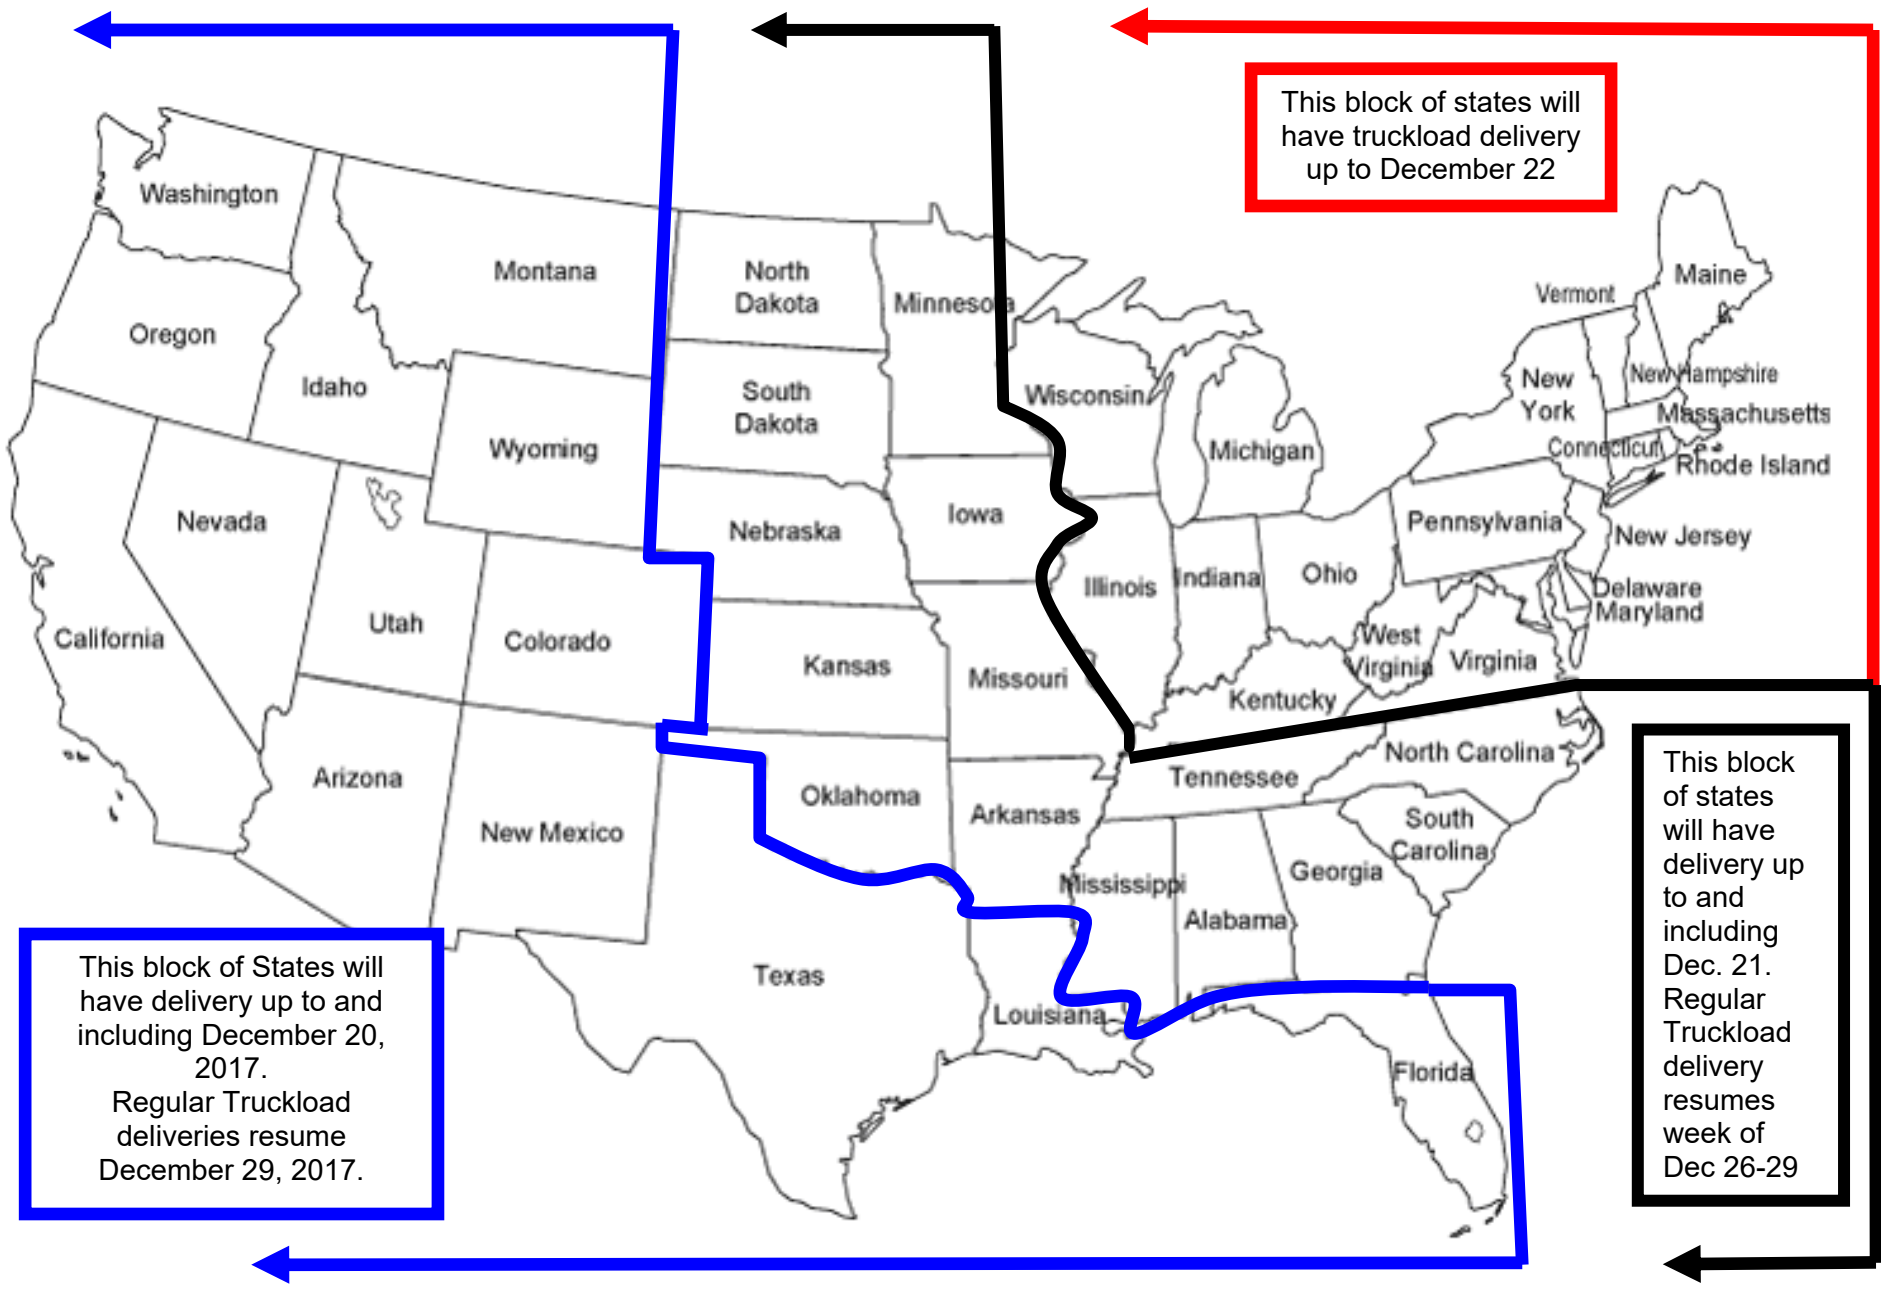

## **2017 USA TRUCKLOAD HOLIDAY SEASON SCHEDULE**

**Erb International dispatch will be closed on Dec. 25 & 26, 2017 and January 1, 2018.**

1. Please see the attached map for details of our delivery schedule.
2. Please contact Kelly Kittmer, Operations Manager or Trevor Albrecht, Team Lead for any truckload delivery requests outside of this schedule.

**Please use the following general email addresses to contact dispatch directly:**

**usoutbound@erbgroup.com - For shipments going to the USA from Canada**

Kelly Kittmer	800-265-2182 x 3279	e-mail	kkittmer@erbgroup.com
Trevor Albrecht	800-265-2182 x 3233	e-mail	talbrecht@erbgroup.com
John Jutzi	800-665-2653 x 3215	e-mail	jjutzi@erbgroup.com

This block of states will have truckload delivery up to December 22

This block of States will have delivery up to and including December 20, 2017. Regular Truckload deliveries resume December 29, 2017.

This block of states will have delivery up to and including Dec. 21. Regular Truckload delivery resumes week of Dec 26-29